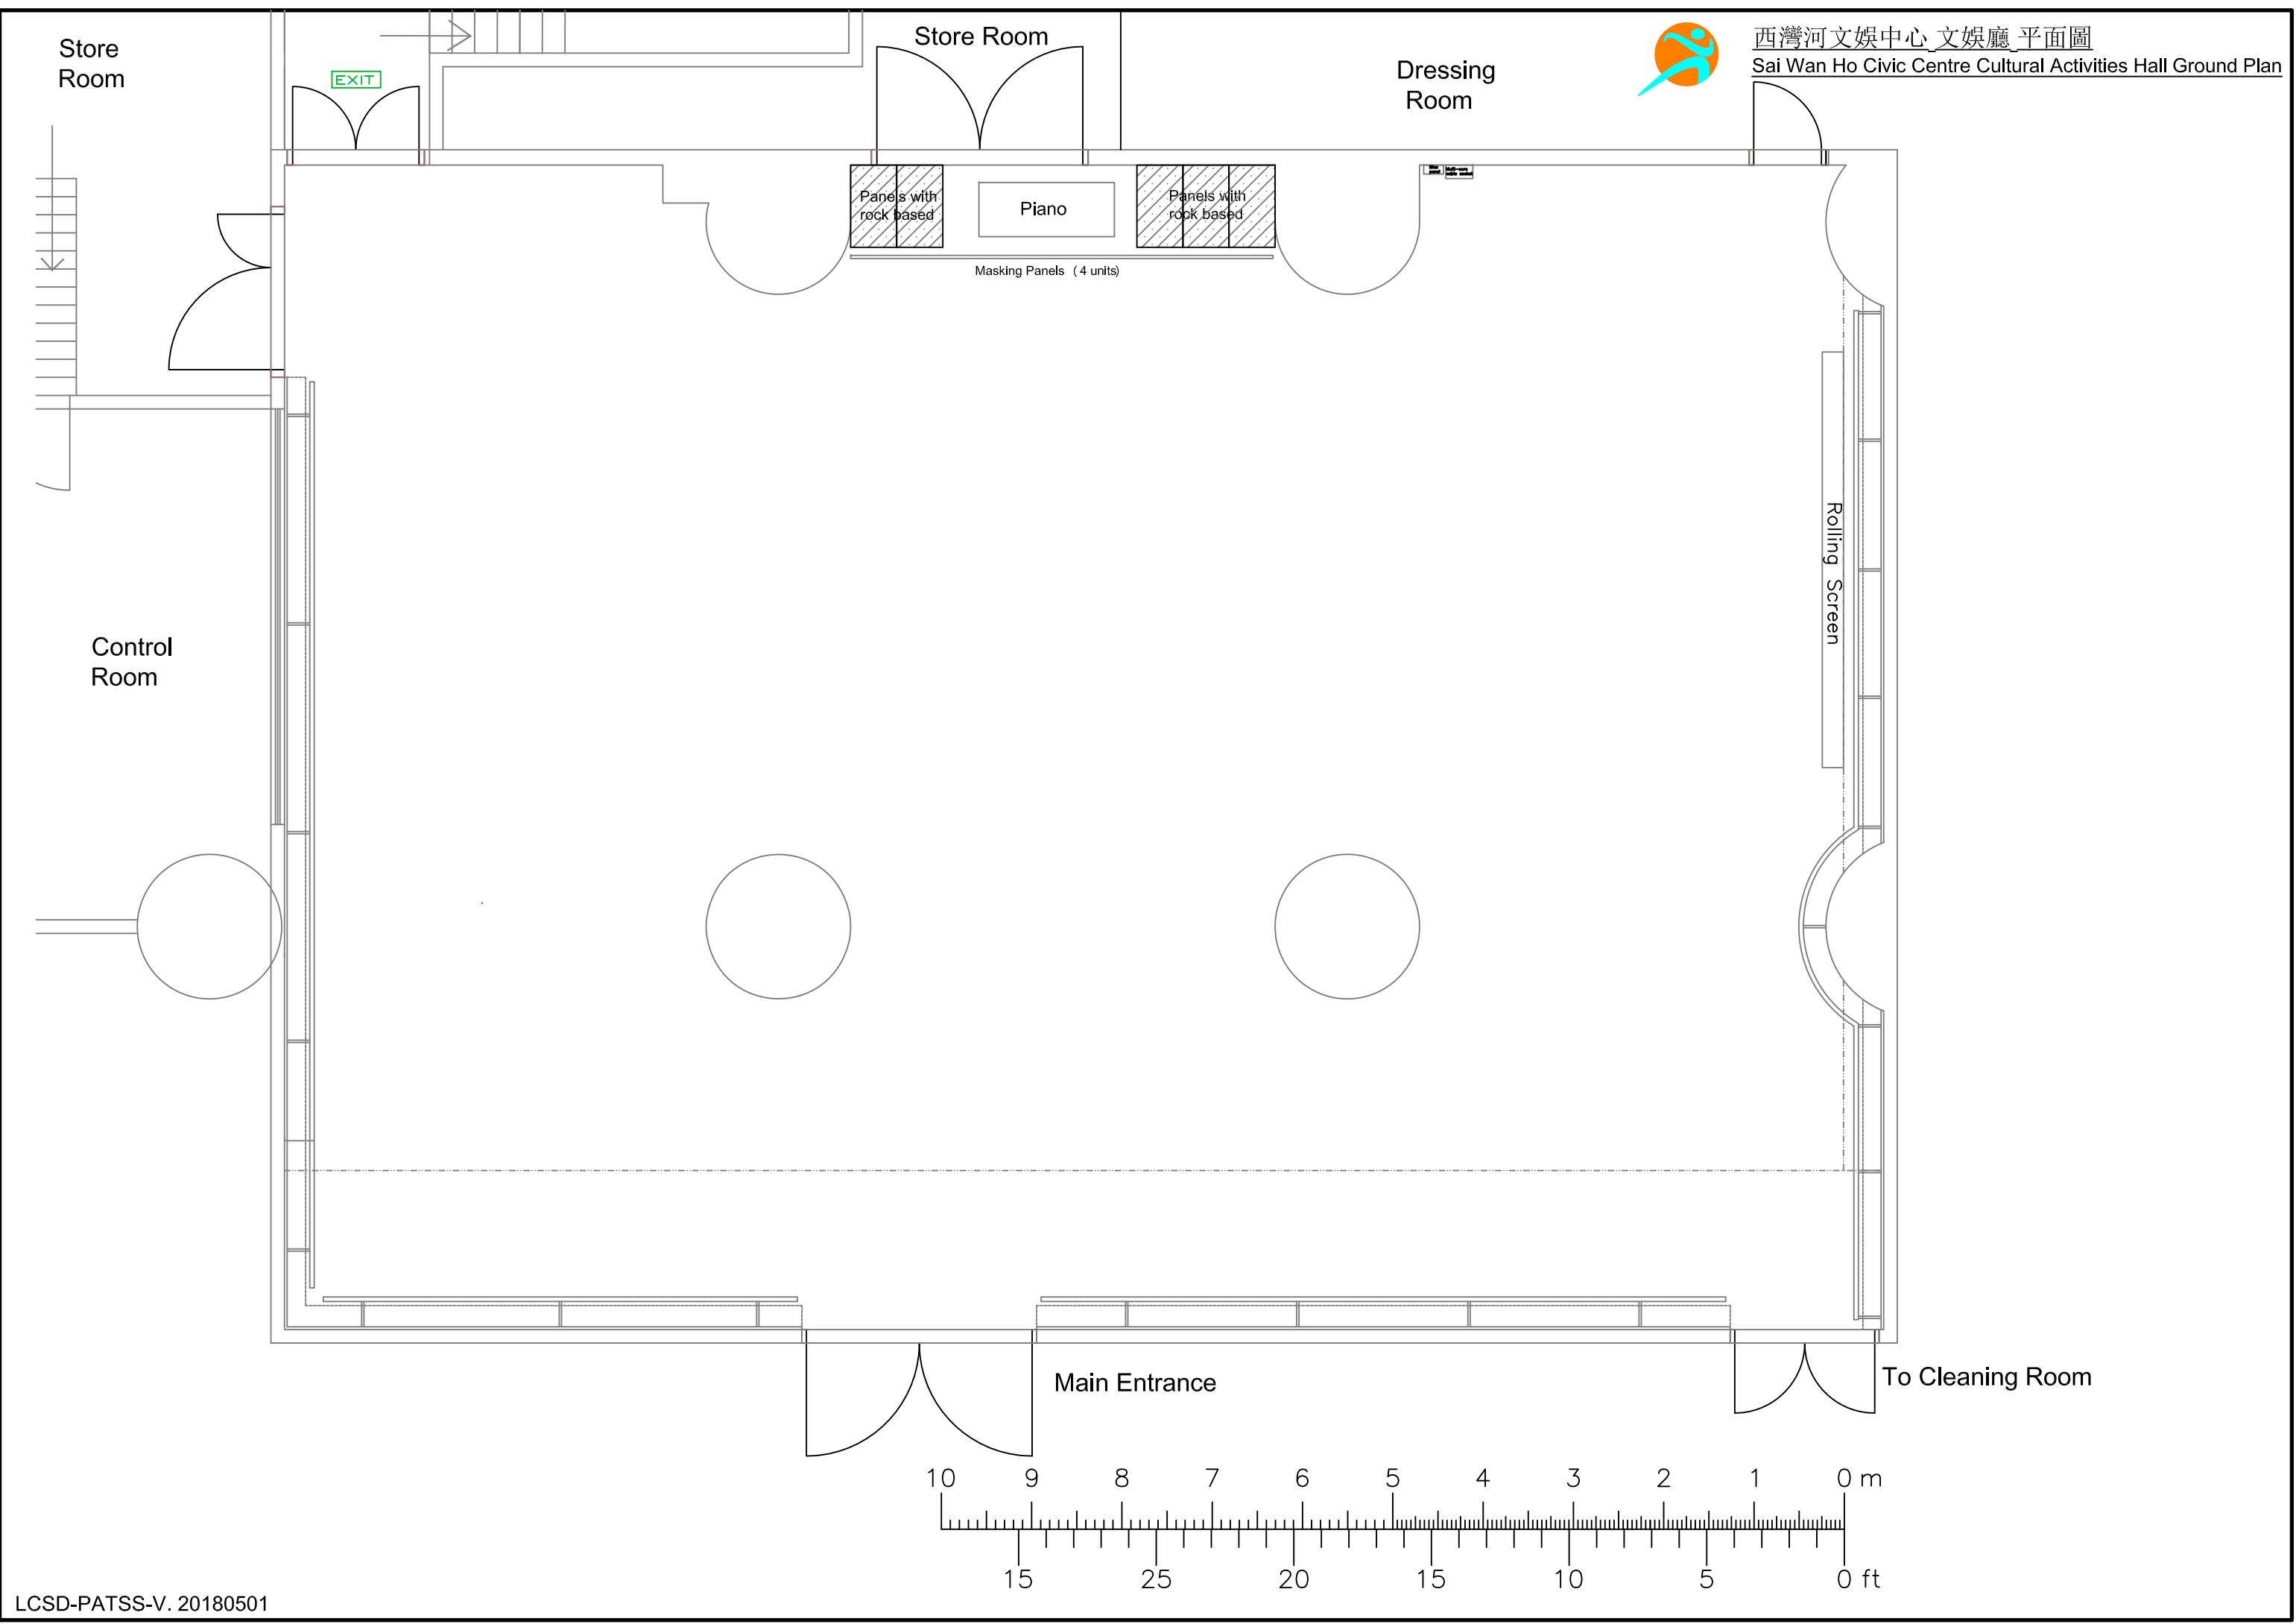

Store Room

EXIT

Store Room

Dressing Room

Masking Panels (4 units)

Steps

2440

5490

Rolling Screen

Control Room

Main Entrance

To Cleaning Room

Store Room

Store Room

Dressing Room

EXIT

Panels with rock based

Piano

Panels with rock based

Masking Panels (4 units)

Rolling Screen

Control Room

Main Entrance

To Cleaning Room

西灣河文娛中心\_文娛廳\_側面圖  
Sai Wan Ho Civic Centre Cultural Activities Hall Section  
(South Wall Elevation)

座位 Seats: End Stage 單向舞台 110  
Thrust Stage 三向舞台 100