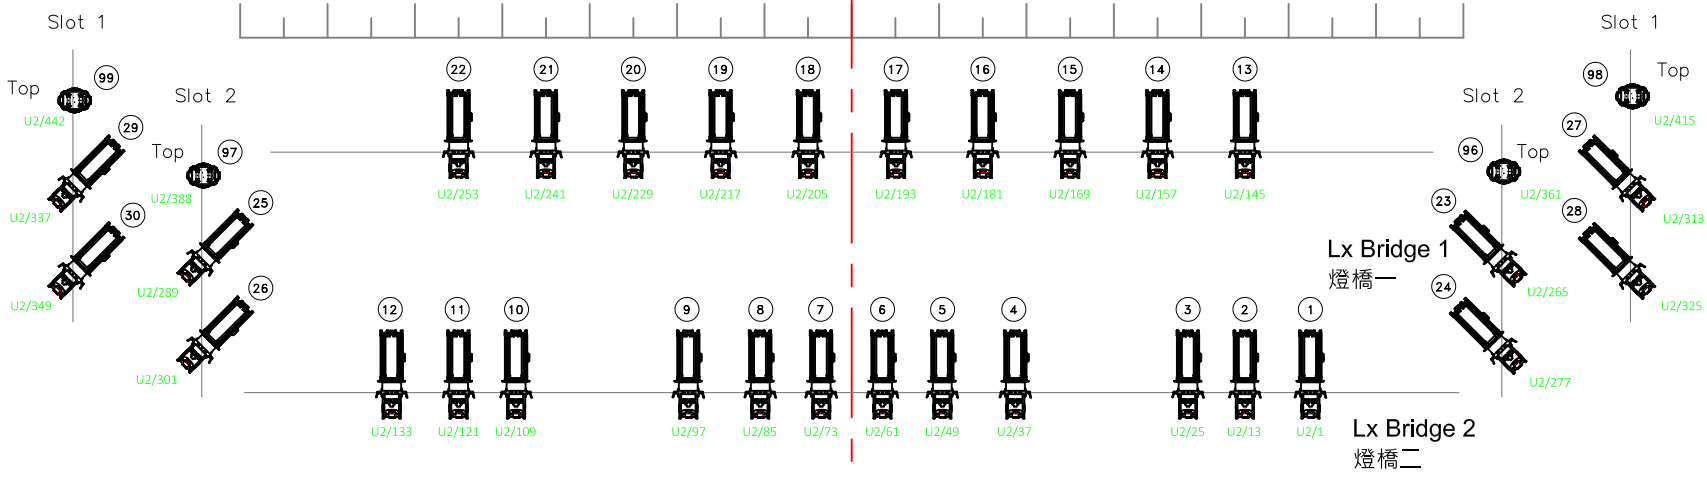

- 13 BP SCREEN
- 12 BLACK CURTAIN
- 11 LIGHTING
- 10 LIGHTING
- 9 LEGS
- 8 LIGHTING
- 7 LEGS
- 6 LIGHTING
- 5 BLACK BORDER
- 4 LIGHTING
- 3 LIGHTING
- 2 RED CURTAIN
- 1 RED BORDER

LEGEND

	ETC Source Four LED Series 3 15°- 30° (750W)
	ETC Source Four 36° (750W)
	ETC Source Four 25/50° (750W)
	Altman Pegasus6 LED Fresnel (130W)
	ETC ColorSource PAR (LED)
	Altman Spectra CYC 200 RGBA (200W)
	Robe Spiider LED Wash Beam (780W)
	Martin Atomic 3000 DMX Strobe (3kW)
	Channel Number
	Universe & Address